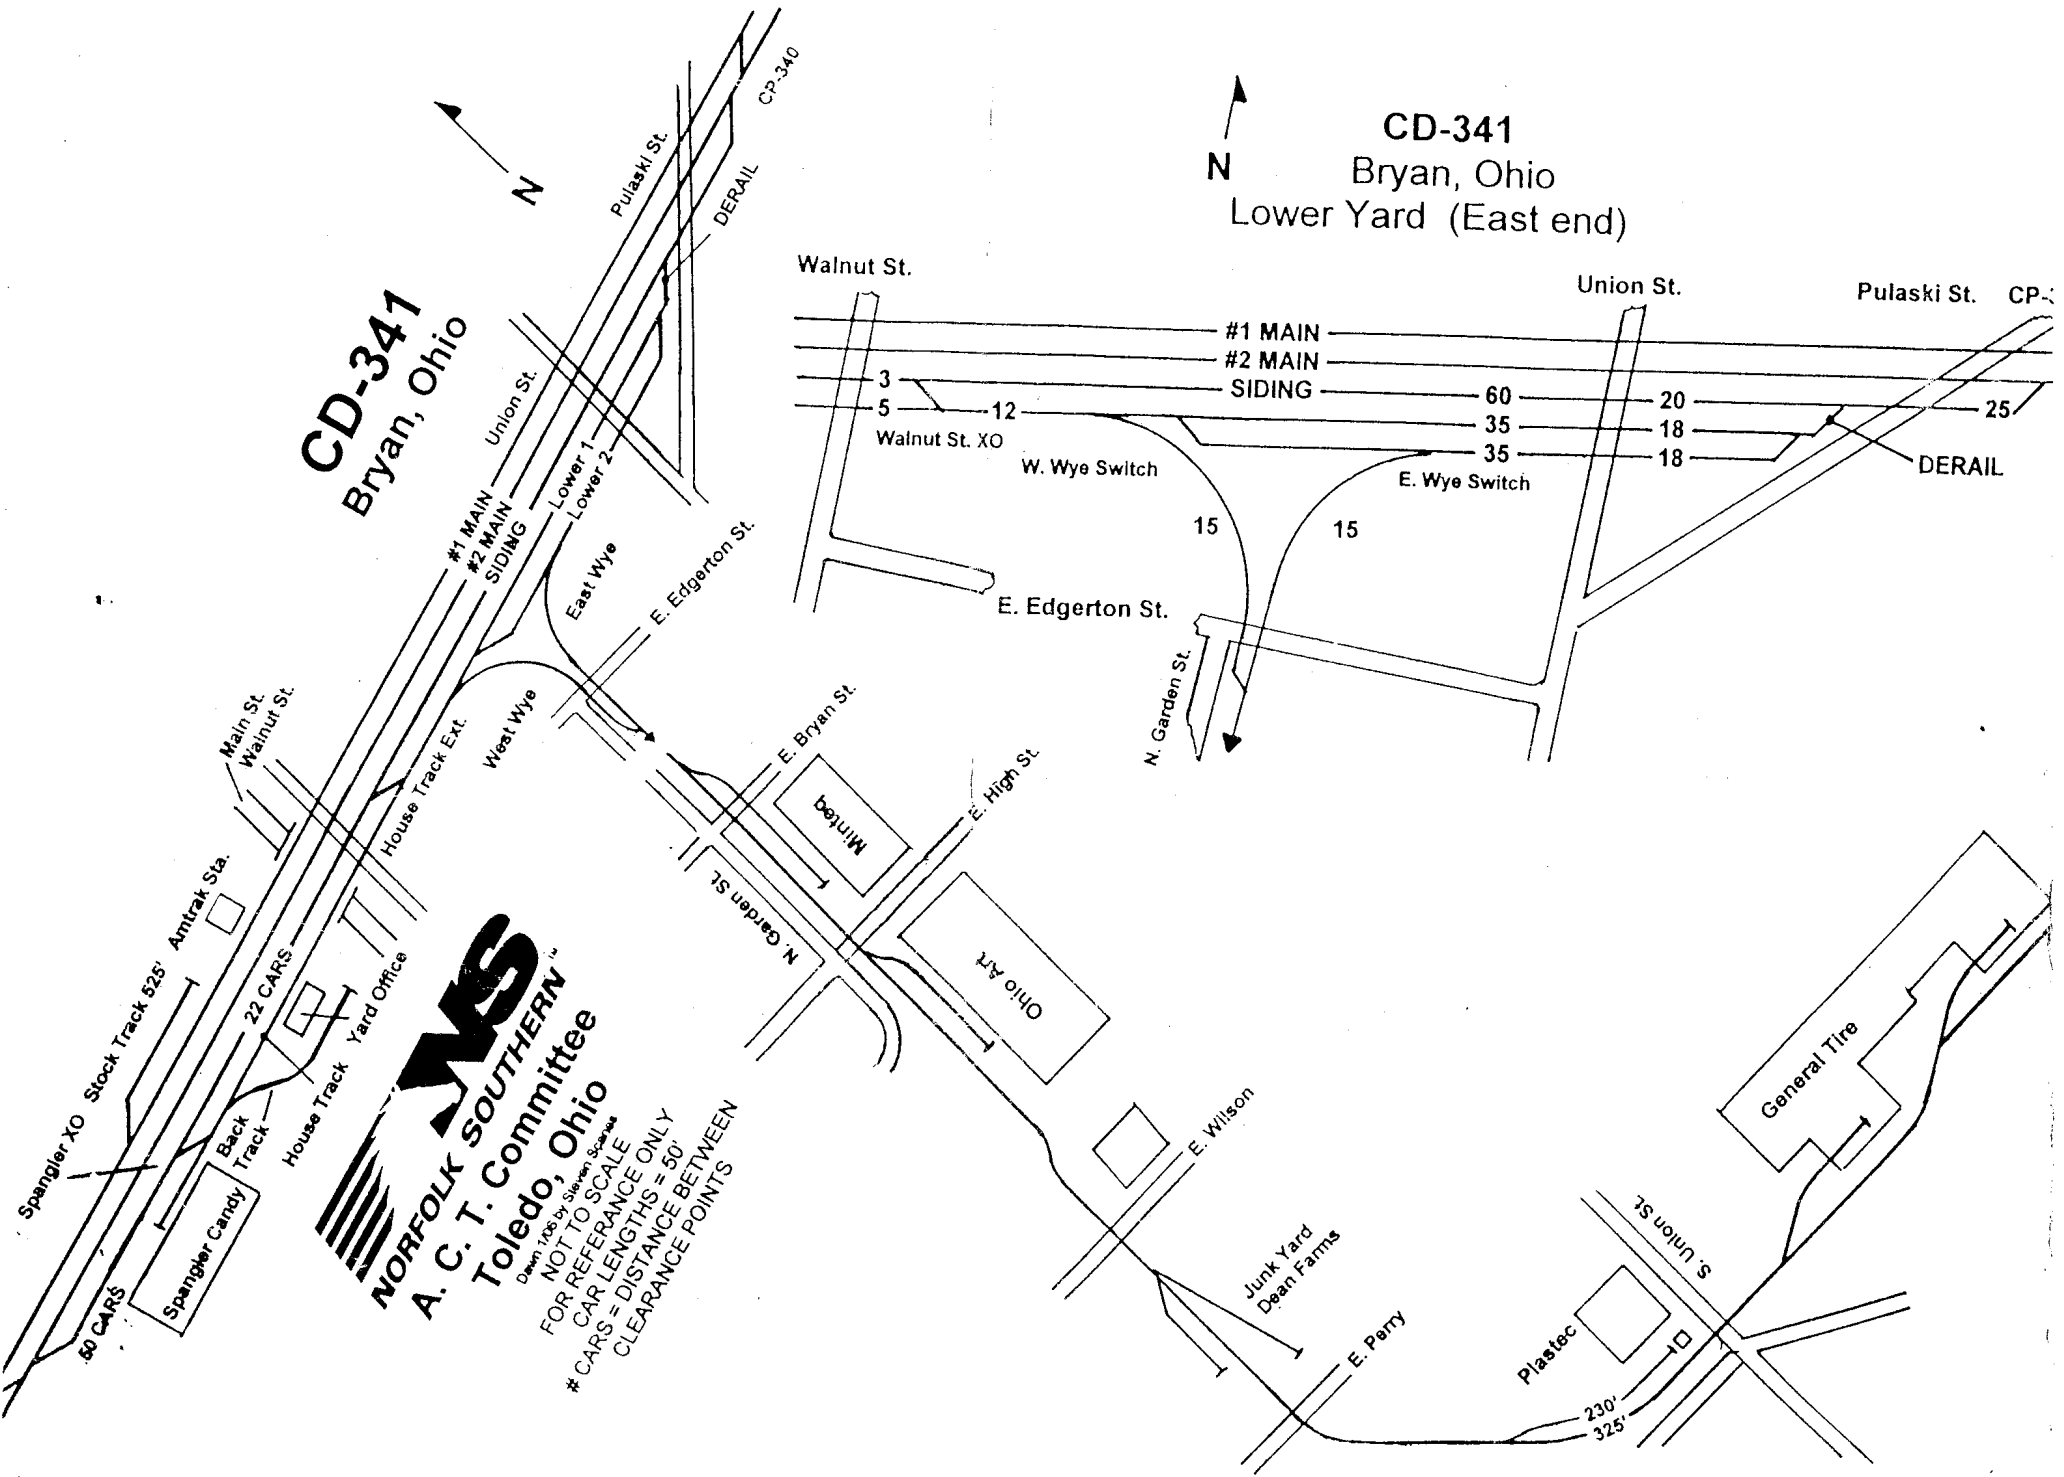

CD-341
Bryan, Ohio

CD-341
Bryan, Ohio
Lower Yard (East end)

NORFOLK SOUTHERN
A. C. T. Committee
Toledo, Ohio

Drawn 1/28 by S. J. [unclear]
NOT TO SCALE
FOR REFERENCE ONLY
CARS = DISTANCE BETWEEN
CLEARANCE POINTS